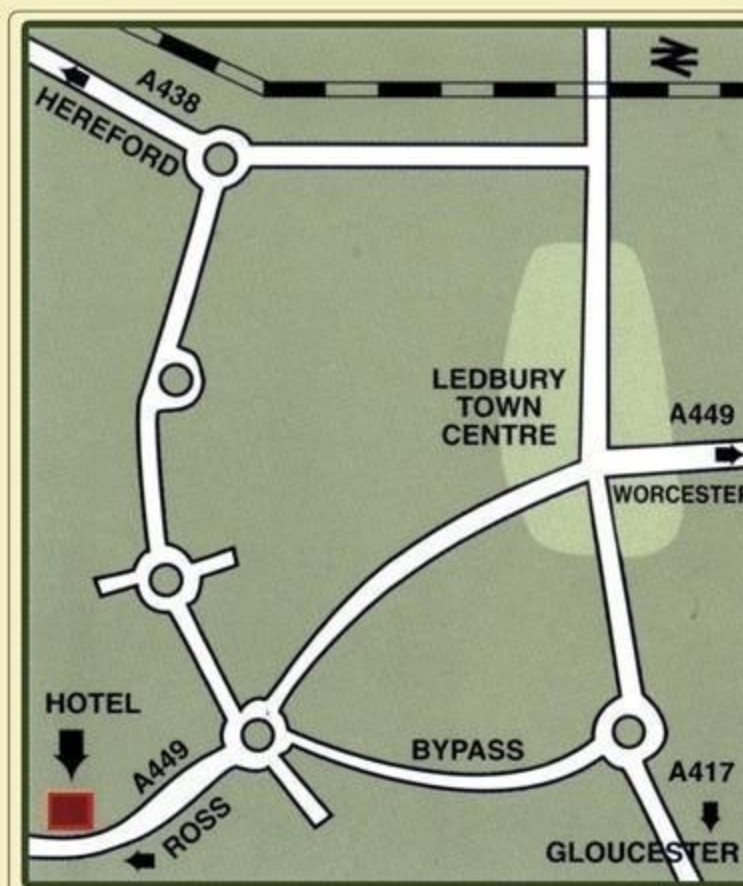

Leadon House Hotel

Ross Road
Ledbury
Herefordshire
HR8 2LP

Tel: (+44) 01531631199

Email: mail@leadonhousehotel.co.uk

How to find us

We are situated approx 1 mile from Ledbury town center and 1.5 miles from the railway station